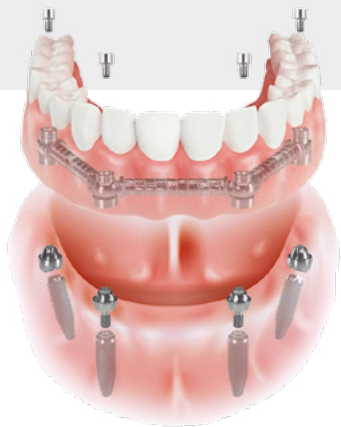

TOOTHLESS ARCH RESTORATION

The Just On 4 technique restores chewing stability and aesthetic appearance even in patients who have been missing all their natural teeth for a long time. This minimally invasive procedure can be performed at your dentist's surgery with sedation dentistry, if necessary.